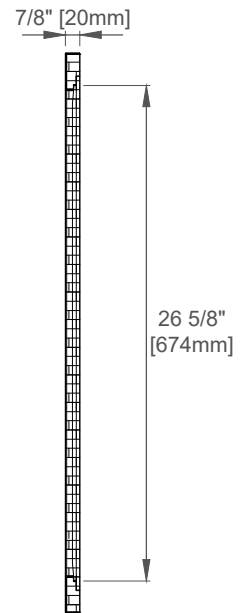

30" Callie Mirror

JAMES MARTIN
VANITIES™

725-MR30-MOP

Features

Materials

Solids (Species):N/A

Veneers: Mother of Pearl

Panels:Plywood

Bevel on Mirror:1"

Dimension

Width:30"

Depth:7/8"

Height:30"

Visit website for warranty and installation information
www.jamesmartinvanities.com

Version:202212

30" Callie Mirror

725-MR30-MOP

Top View

Front View

Side View