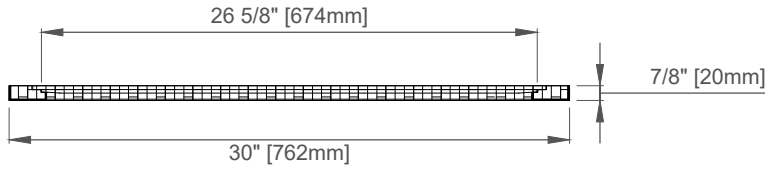

30" Callie Mirror

725-MR30-MOP

Top View