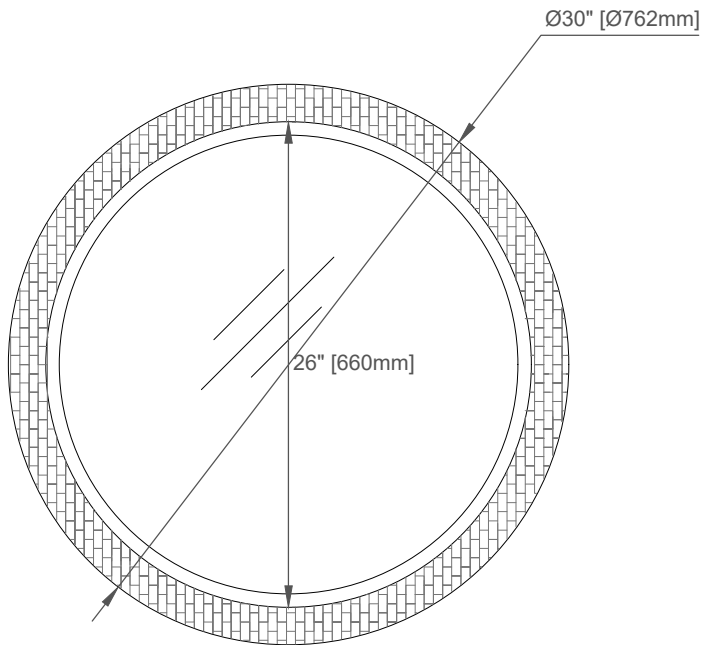

30" Callie Mirror

JAMES MARTIN
VANITIES™

725-MR30-MOP

Features

Materials

Solids (Species):N/A

Veneers: Mother of Pearl

Panels:Plywood

Bevel on Mirror:1"

Dimension

Width:30"

Depth:7/8"

Height:30"

Visit website for warranty and installation information
www.jamesmartinvanities.com

Version:202212

30" Callie Mirror

725-MR30-MOP

Top View

Front View

Side View