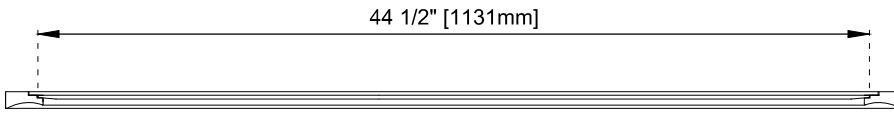

Dimension

Width: 48"
Depth: 7/8"
Height: 40"

Visit website for warranty and installation information
www.jamesmartinvanities.com

Version: 202212

48" Glenbrooke Rectangular Mirror

JAMES MARTIN
VANITIES™

735-M48-BKO / 735-M48-BW
735-M48-SC / 735-M48-UGR