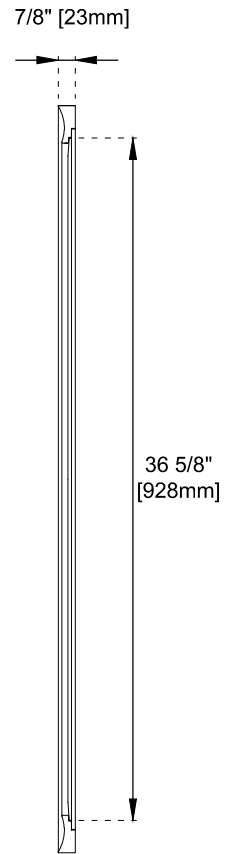

48" Glenbrooke Rectangular Mirror

735-M48-BKO / 735-M48-BW
735-M48-SC / 735-M48-UGR

JAMES MARTIN
VANITIES™

Features

Materials
Solids (Species): Yellow Poplar
Veneers: N/A
Panels: Plywood
Bevel on Mirror: 1"

Dimension

Width: 48"
Depth: 7/8"
Height: 40"

Visit website for warranty and installation information
www.jamesmartinvanities.com

Version: 202212

48" Glenbrooke Rectangular Mirror

JAMES MARTIN
VANITIES™

735-M48-BKO / 735-M48-BW
735-M48-SC / 735-M48-UGR

Top View

Front View

Side View

Visit website for warranty and installation information
www.jamesmartinvanities.com

Version:202212