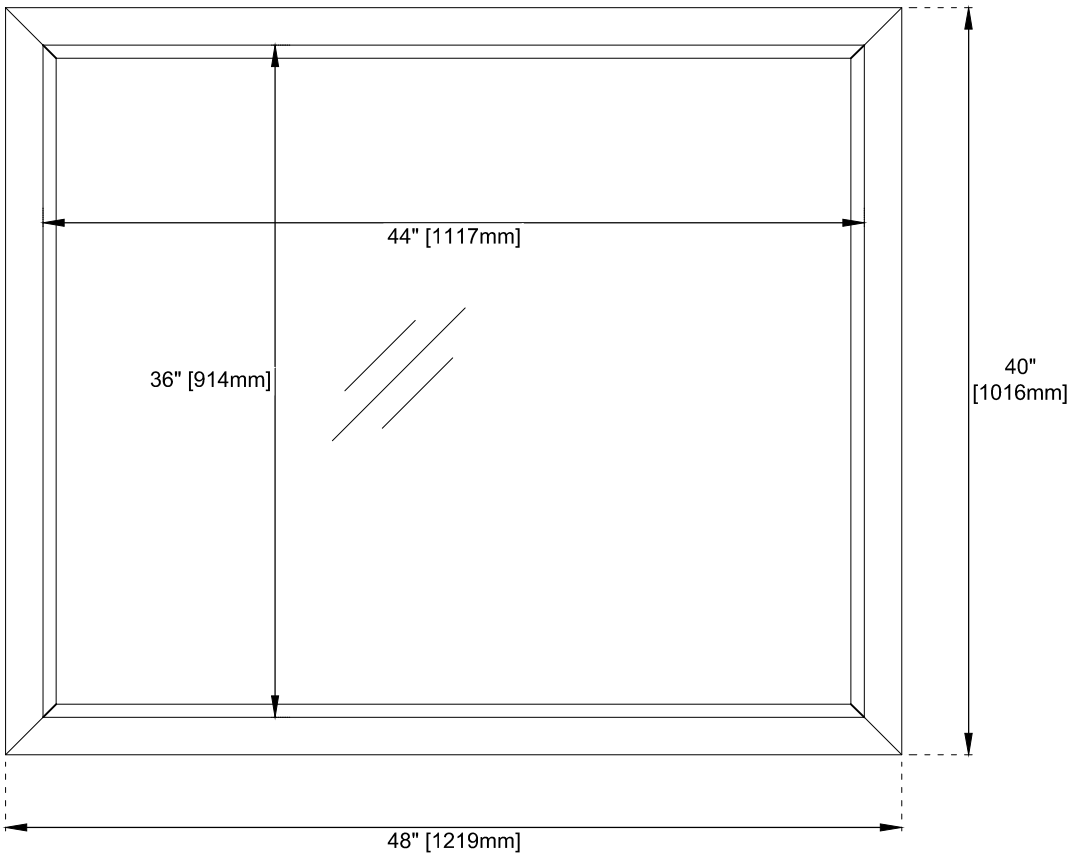

48" Glenbrooke Rectangular Mirror

JAMES MARTIN
VANITIES™

735-M48-BKO / 735-M48-BW
735-M48-SC / 735-M48-UGR

Top View

Front View

Side View

Visit website for warranty and installation information
www.jamesmartinvanities.com

Version:202212